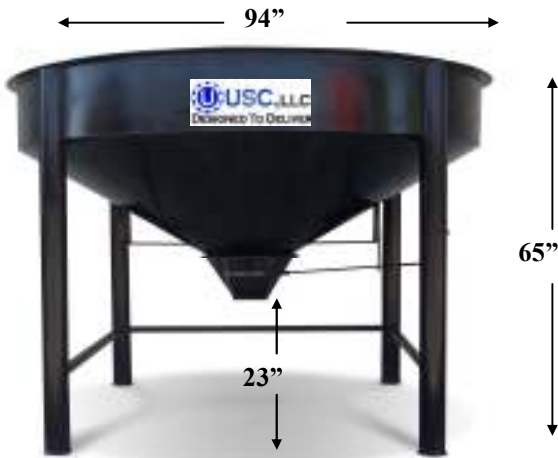

SURGE HOPPERS

80-unit short hopper
Efficient way to feed conveyors

80-unit tall hopper

- Works well over the top of a seed treater
- Works well as a rebag hopper

Description

- 50-unit short hopper
- 80-unit short hopper
- 80-unit tall hopper